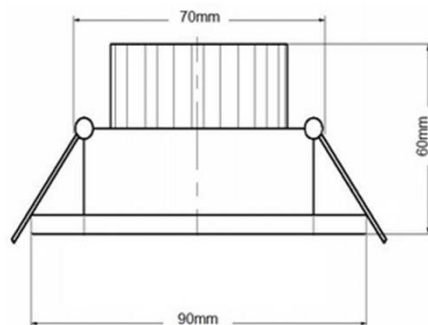

## Complete Luminaire Ceiling Light 8w

230v Complete Swivelling Luminaire Ceiling Light 8w Cool/Warm White

Product Codes	CLR-8w90-30ww
	CLR-8w90-100cw
	CLR-8w90-100ww
Power (watts)	CLR-8w90-30ww = 8.49w
	CLR-8w90-100cw = 8.49w
	CLR-8w90-100ww = 8.49w
Operating voltage	85-265v
Lamp cap	Round Luminaire
Expected Life (hours)	30000
Light output (lumens)	CLR-8w90-30ww = 650
	CLR-8w90-100cw = 700
	CLR-8w90-100ww = 650
Colour temperature	2900k Warm White and Cool White
Colour rendering index	>80
Beam angle (degrees)	30° and 100°
Dimming Range	CLR-8w90-30ww = Non-dimmable
	CLR-8w90-100cw = Non-dimmable
: Incandescent	70 w
Replaces : Halogen	60 w
: CFL	20 w
Dimensions (l x b x h) wt	90 x 90 x 60mm (70mm hole)